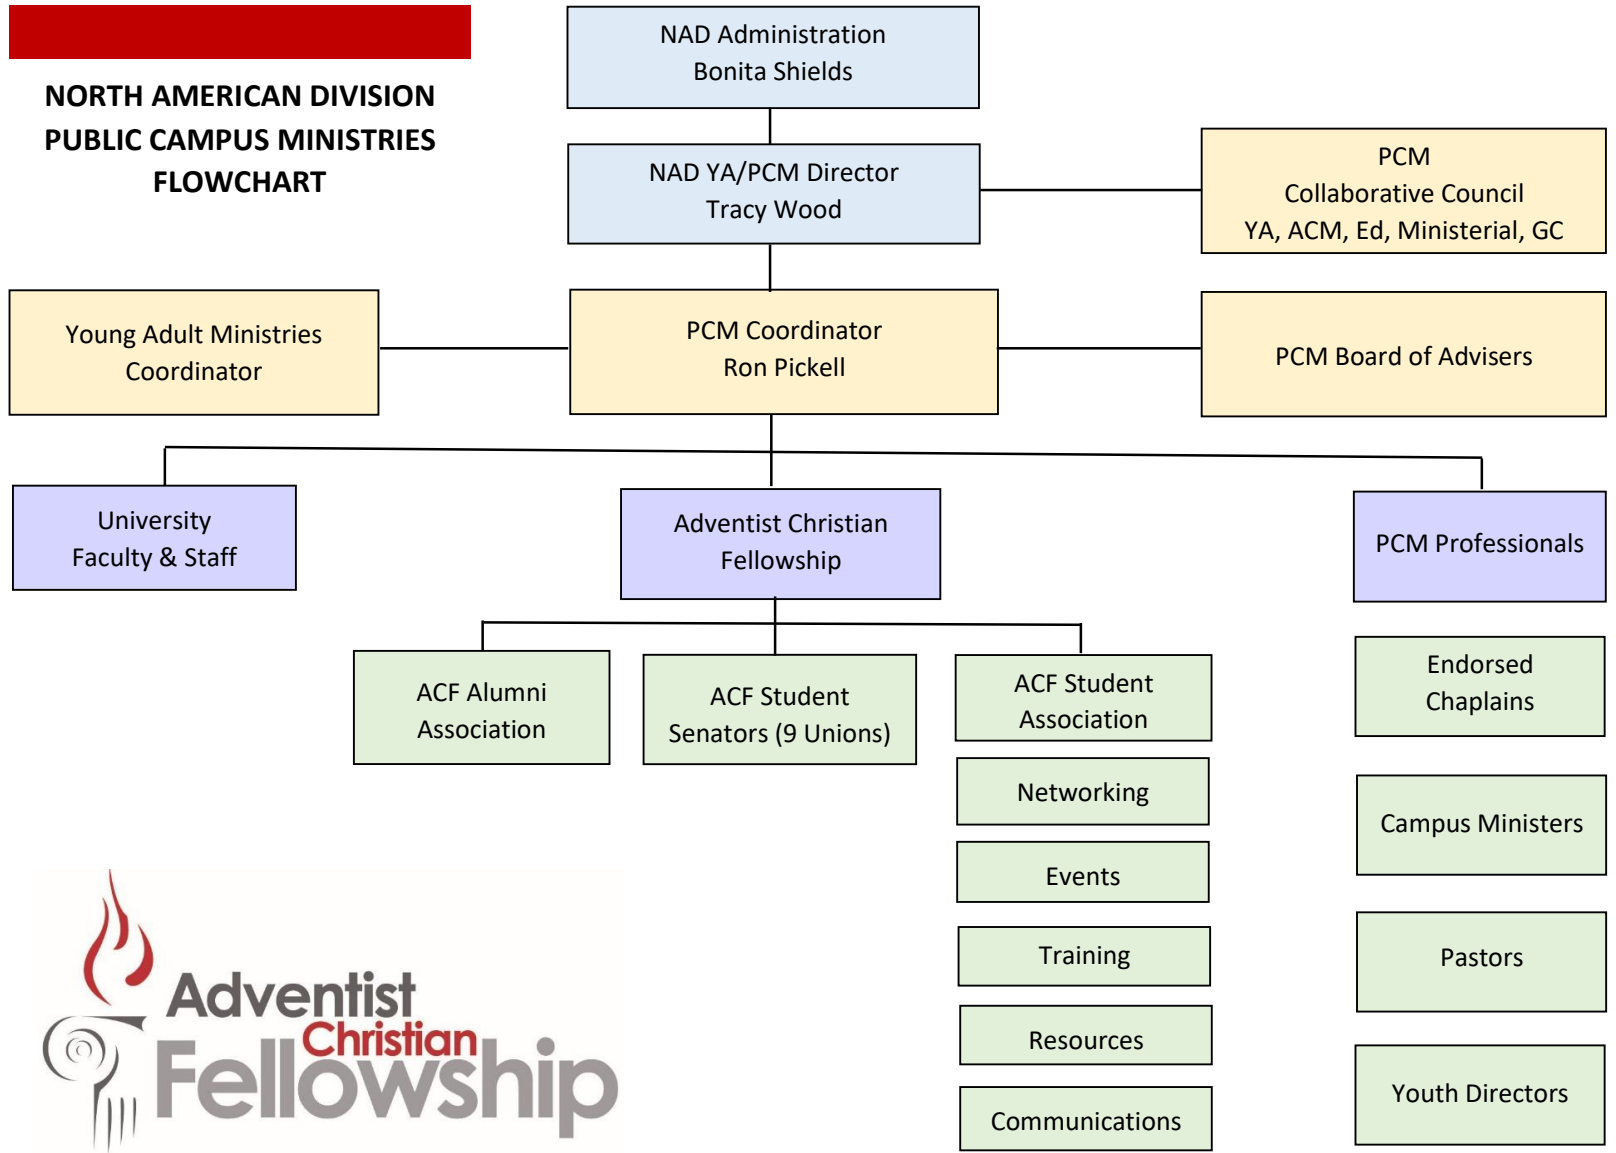

What is ACF?

What *needs* are ACF fulfilling?

ACF – Expanding God’s Kingdom

Dr Ron Pickell

NAD PCM Coordinator

Dr Tracy Wood

NAD Youth and Young Adult Director

**NORTH AMERICAN DIVISION
PUBLIC CAMPUS MINISTRIES
FLOWCHART**

ACF Student

ACF Chapter ACF Student

Local Church Support
ACF Chapter
ACF Student

Conference Support
Local Church Support
ACF Chapter
ACF Student

Union – Regional Support
Conference Support
Local Church Support
ACF Chapter
ACF Student